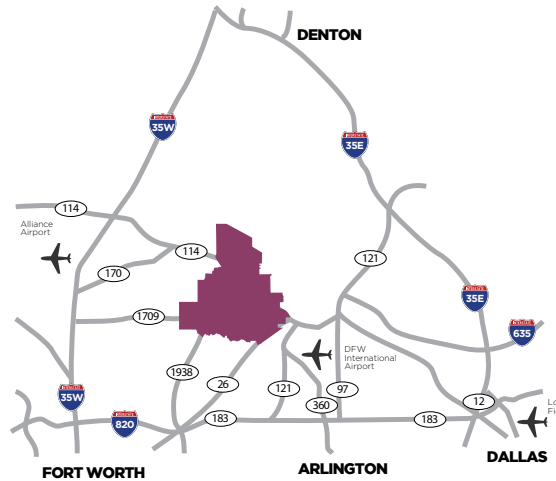

STAYINSOUTHLAKETEXAS.COM

Hilton Southlake Town Square
1400 Plaza Pl,
Southlake, TX 76092

Cambria Hotel Southlake DFW North
2104 E State Hwy 114,
Southlake, TX 76092

The Westin Dallas Southlake
1200 E State Hwy 114,
Southlake, TX 76092

Delta Hotels by Marriot TM Dallas Southlake
251 E State Hwy 114,
Southlake, TX 76092

Where's Southlake

Southlake is conveniently located central to three major airports in the DFW area.

Directions to Southlake

From DFW Airport

Take North exit from airport and take SH 114W/121S exit. Continue on SH 114 W approx. 5 miles to Southlake.

From Dallas

From I-35, go North approx. 4 miles. Take SH 183W approx. 2.6 miles to SH 114/Northwest Hwy exit. Go West on SH 114W approx. 15 miles to Southlake.

From Fort Worth

From I-35, go North approx. 13 miles. Exit onto SH 170, go Northeast approx. 6.5 miles. Go East on SH 114 approx. 3 miles to Southlake.

VISIT
SOUTHLAKE

VISITSOUTHLAKETEXAS.COM
STAYINSOUTHLAKETEXAS.COM