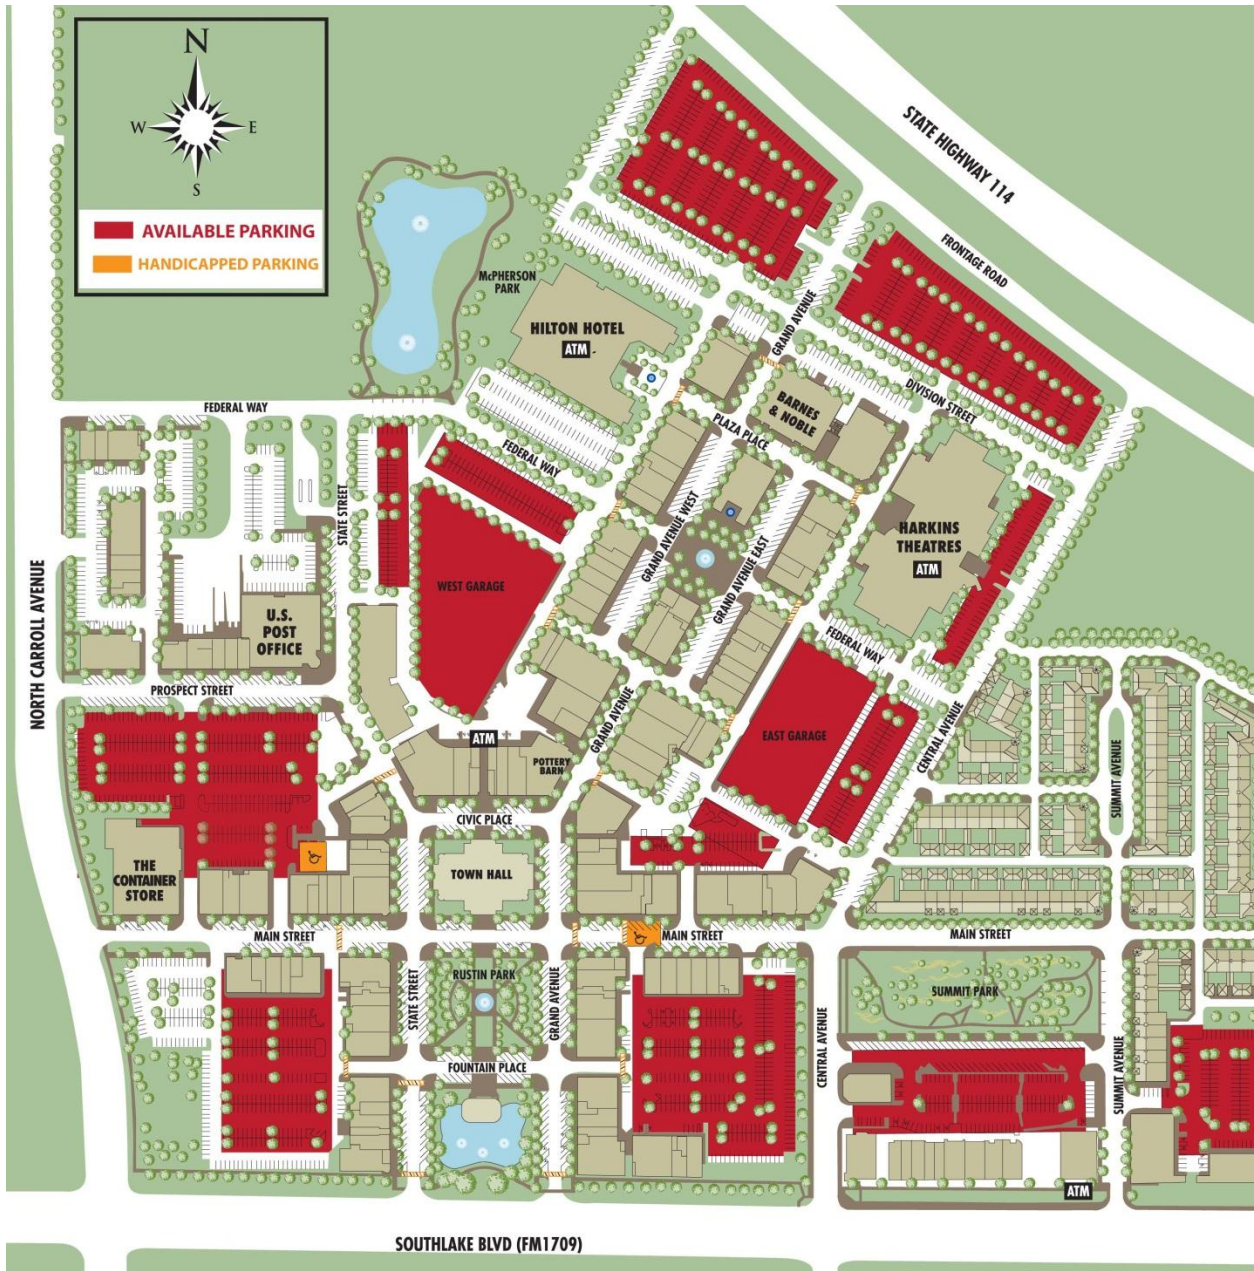

## Directions

### From Denton

From I-35, go south approx. 16 miles to SH 114 exit.

Go east on SH 114 approx 5 miles to Southlake.

Exit Carroll Ave.

### From Fort Worth

From I-35, go north approx. 13 miles.

Exit onto SH 170, go northeast approx. 6.5 miles.

Go east on SH 114 approx 3 miles to Southlake.

Exit Carroll Ave.

### From Arlington

From SH 360, go north approx. 13 miles.

Take the Wall St. exit.

Go west on SH 114 approximately 5 miles to Southlake.

Exit Carroll Ave.

SOUTHLAKE BLVD (FM1709)